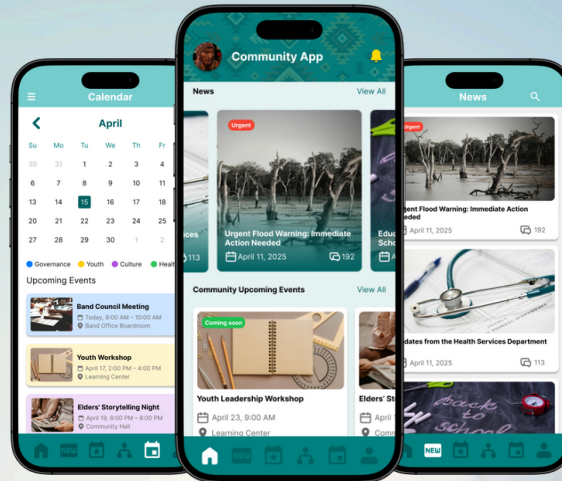

COMMUNITY & ORGANIZATIONAL APPS