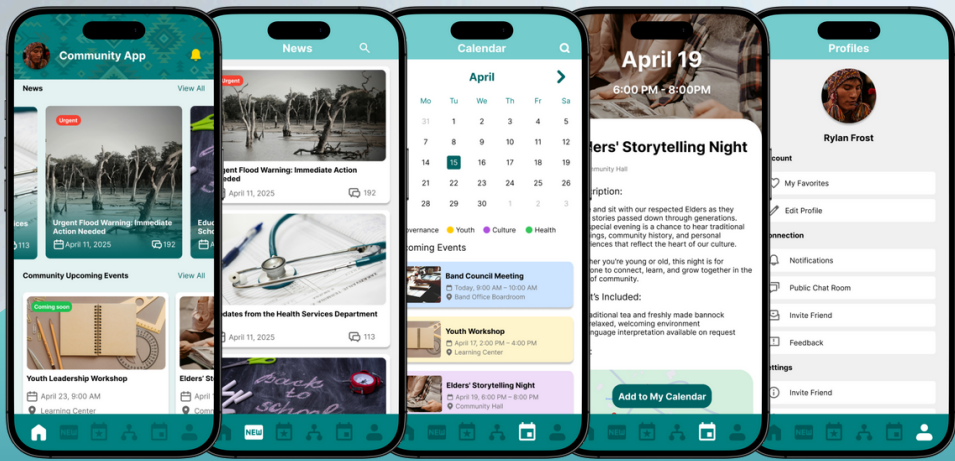

## COMMUNITY & ORGANIZATIONAL APPS

Connect members with community resources, news, events, directories, and moderated feedback.

## EVENTS & CONFERENCE APP

Make a splash with your next community event, powwows, gatherings, conferences, and meetings.

## STREAMING RADIO

Bring your community radio broadcasts to the next level and listen anywhere.