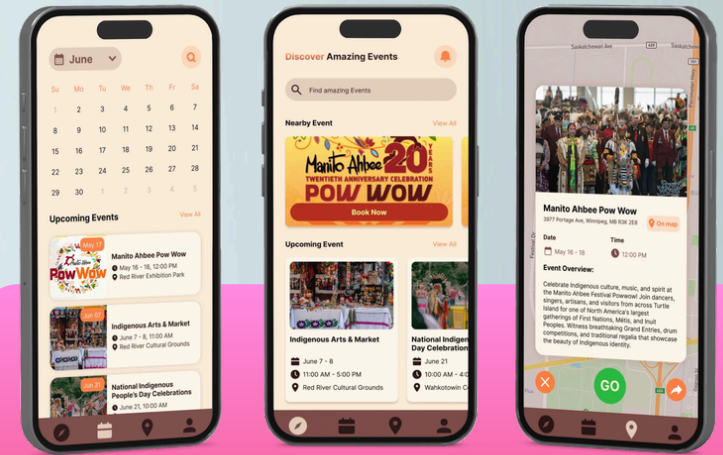

1-204-815-4068

COMMUNITY &  
EVENT APPS

Connect Your Leadership  
With Community Members

ParkerTeal.com

## COMMUNITY & ORGANIZATIONAL APPS

Connect members with community resources, news, events, directories, and moderated feedback.