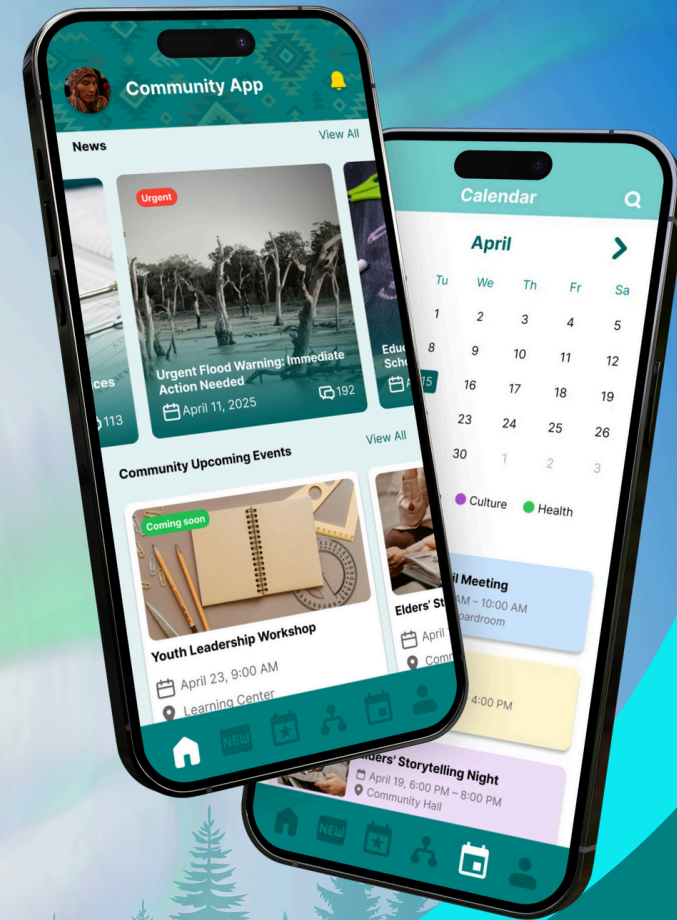

## TRIBAL EVENTS & CONFERENCE APPS

## COMMUNITY & ORGANIZATIONAL APPS

## COMMUNITY & ORGANIZATIONAL APPS

Connect members with community resources, news, events, directories, and moderated feedback.

## EVENTS & CONFERENCE APP

Make a splash with your next community event, powwows, gatherings, conferences, and meetings.